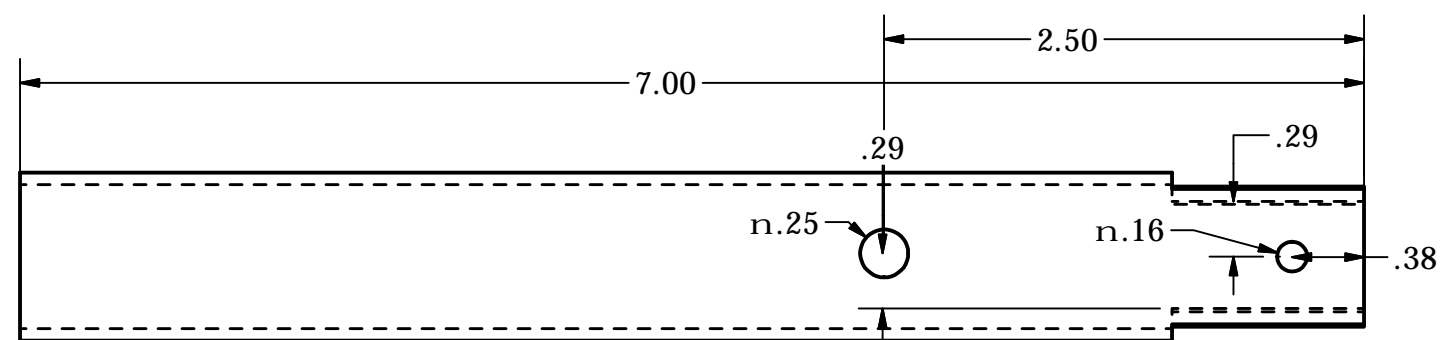

Material for the stick stub is standard .75" EMT conduit.

DRAWN geneb	11/13/2008			
CHECKED		TITLE		
QA				
MFG				
APPROVED				
		SIZE C	DWG NO stick stub	REV
		SCALE	SHEET 1 OF 1	