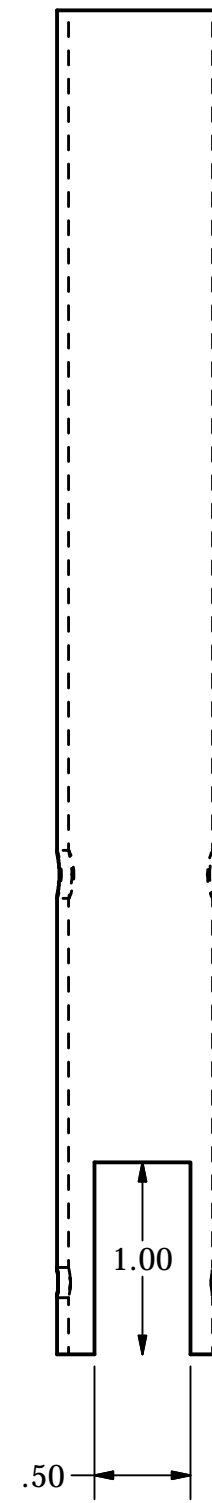

Material for the stick stub is standard .75" EMT conduit.

DRAWN geneb	11/13/2008			
CHECKED		TITLE		
QA				
MFG				
APPROVED				
		SIZE C	DWG NO stick stub	REV
		SCALE	SHEET 1 OF 1	